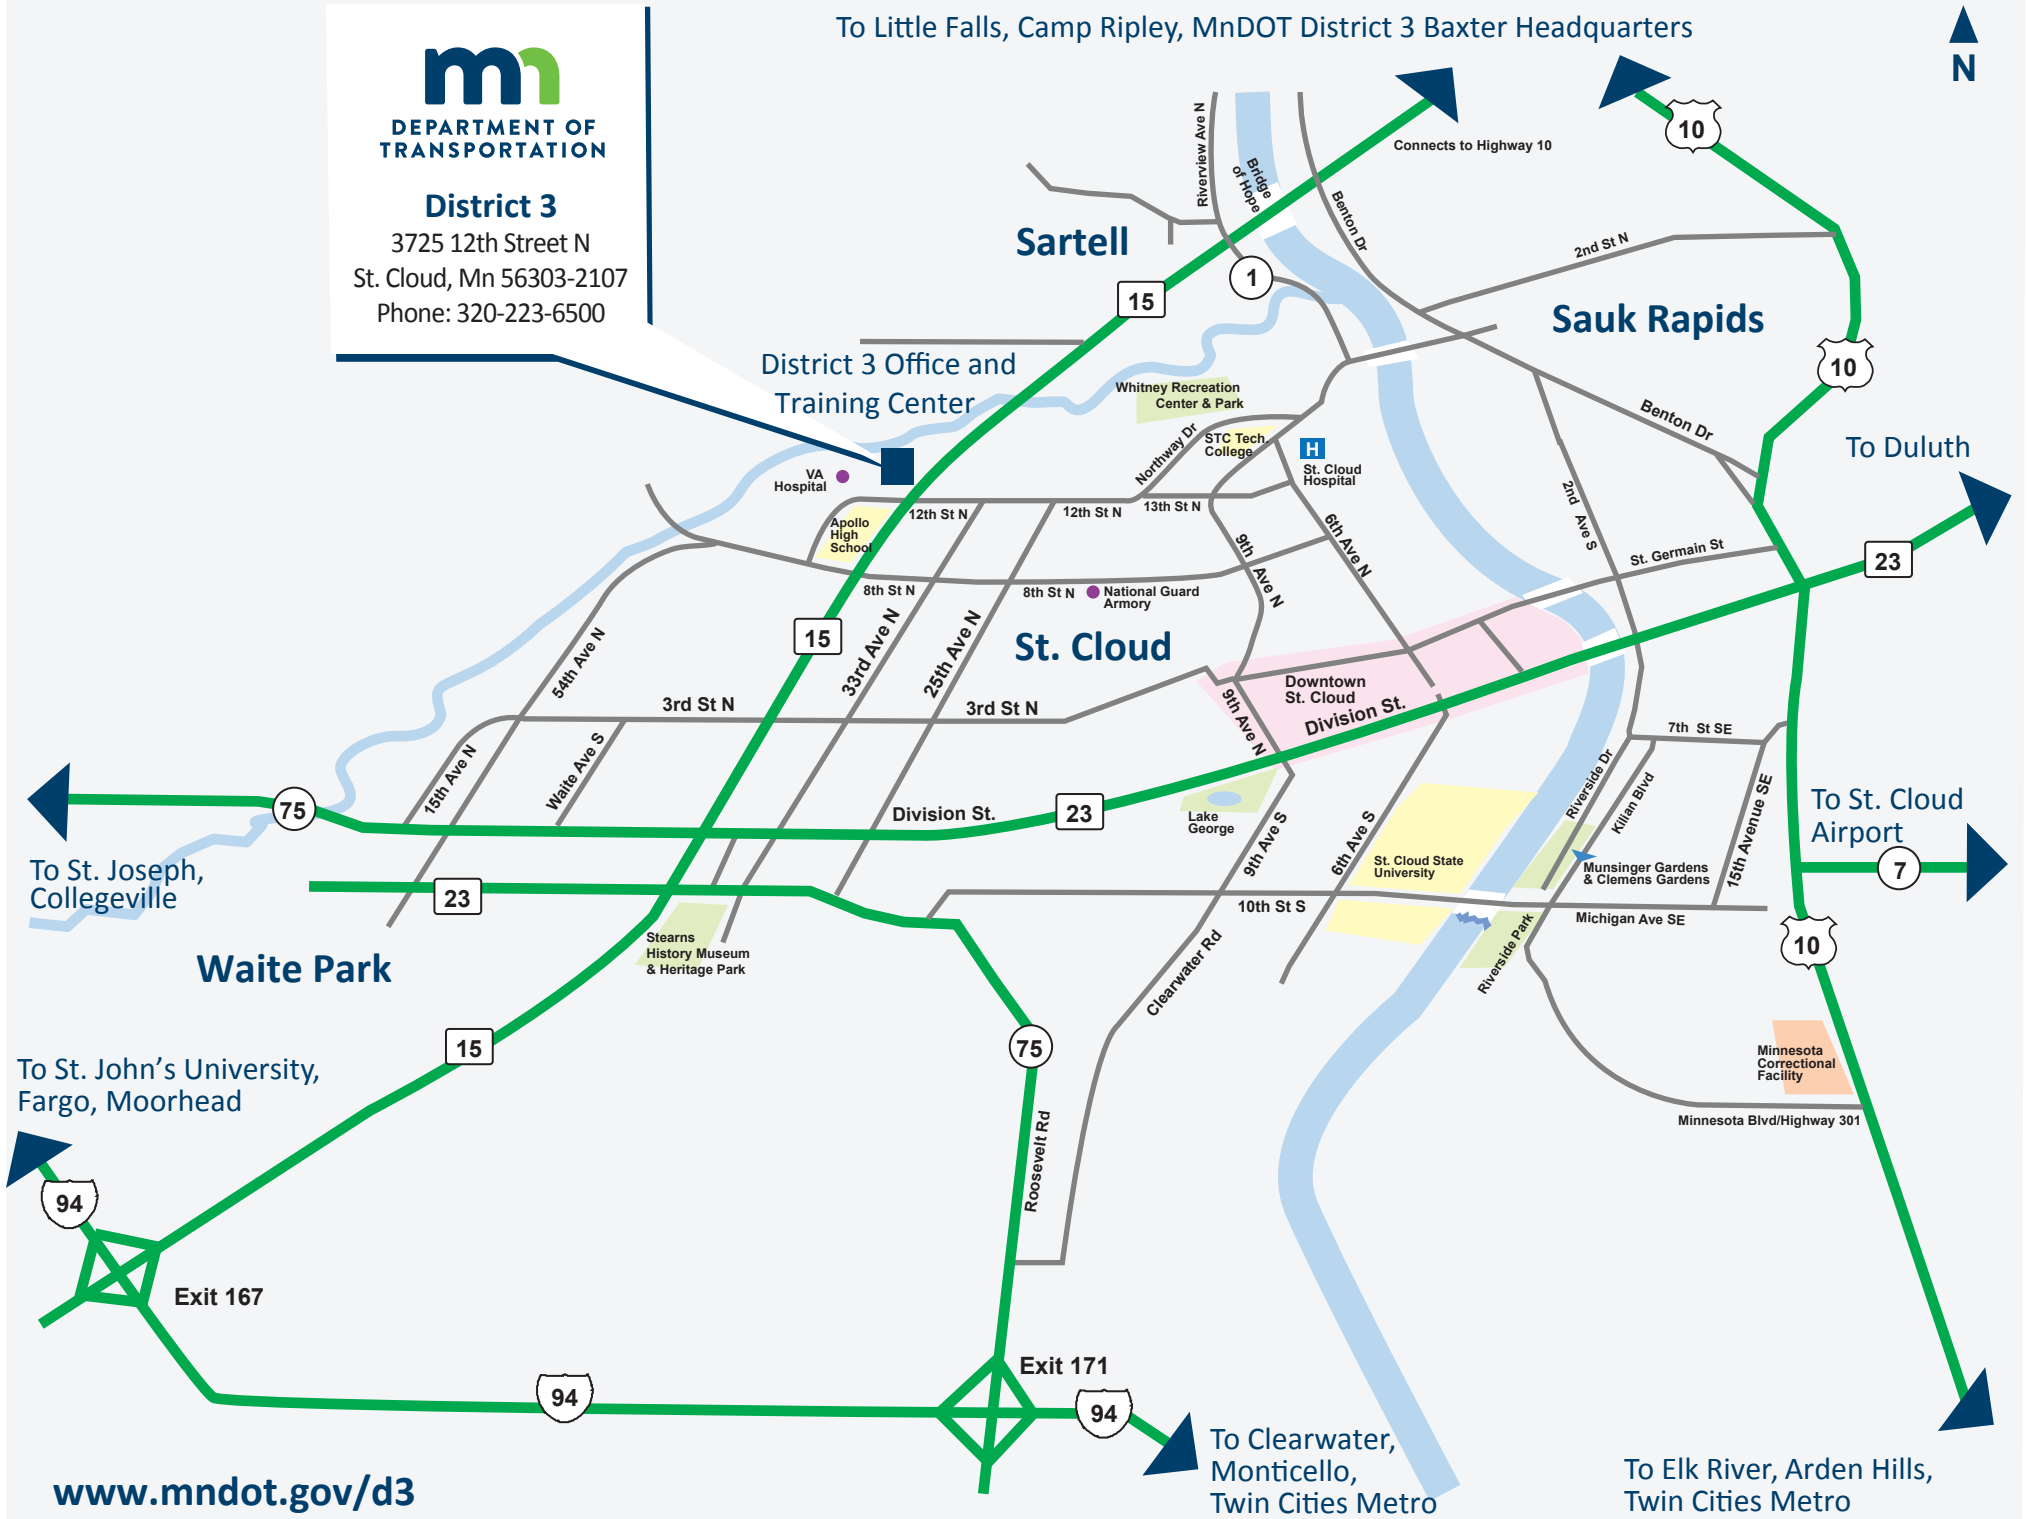

### District 3

3725 12th Street N  
St. Cloud, Mn 56303-2107  
Phone: 320-223-6500

To Little Falls, Camp Ripley, MnDOT District 3 Baxter Headquarters

District 3 Office and Training Center

Sartell

Sauk Rapids

St. Cloud

Waite Park

To St. Joseph, Collegeville

To St. John's University, Fargo, Moorhead

To Clearwater, Monticello, Twin Cities Metro

To Elk River, Arden Hills, Twin Cities Metro